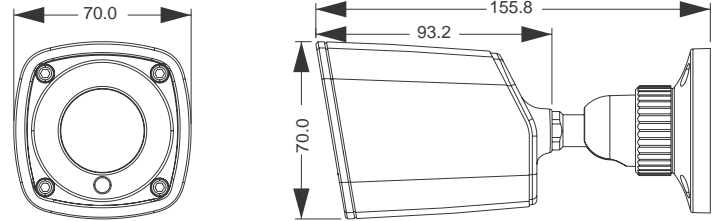

EWS-7481AE

8MP HD Analog IR Bullet Camera

- 8MP@15fps /5MP @20fps/4MP@30fps high resolution, true color
- AHD / TVI / CVI standard and lossless video output
- Up to 1700 TVL resolution
- CMOS progressive scan, perfectly capture the moving object
- Support OSD menu
- High speed, long distance and real time transmission
- Auto color to B / W at low illumination
- Support ICR switch, true day / night
- Support noise reduction function
- 10 ~ 20m IR night view distance
- IP66 ingress protection
- Support COC
- Support 960H CVBS output

For more information, please visit our website

EWS-7481AE

SPECIFICATIONS

Model	EWS-7481AE
Specifications	
Camera	
Image Sensor	1 / 2.5 "CMOS
Resolution	8MP
Image Size	3840x2160
Video Output	AHD / TVI / CVI / CVBS
Image System	PAL / NTSC
Electronic Shutter	Auto
IR Distance	10 ~ 20 m
Frame Rate	15fps
Min. Illumination	Color : 0.01 lux@F1.2, AGC ON; B/W : 0 lux with IR
Lens	3.6 mm (2.8 mm optional)
Lens Mount	M12
S / N Ratio	52dB (AGC OFF)
Ingress Protection	IP66
Functions	
Function Control	OSD (COC Control)
Day & Night	ICR
Digital WDR	Yes
3D NR	Yes
AGC	No
Auto White Balance	Yes
BLC	Yes
Defog	No
LSC	No
Saturation	Yes
Sharpness	Yes
Contrast	Yes
Smart IR	Yes
Image Setting	Yes
Defect Correction	Auto
Language	11 languages
Angle Adjustment	Pan: 0°~360°; Tilt: 0°~90°; Rotation: 0°~360°
Others	
Power Supply	DC12V (± 15%)
Power Consumption	IR OFF : < 2W; IR ON : < 5W
Working Environment	- 30 °C ~ 50 °C, 10 % ~ 90 % relative humidity
Dimensions (mm)	70 x 156
Weight (net)	Approx. 0.3KG

DIMENSIONS

AVAILABLE ACCESSORIES

EWS-YXH0301

EWS-YXH0103

EWS-YXH0104

EWS-YXH0301+
EWS-YZJ0501

EWS-YXH0301+
EWS-YZJ0601

EWS-YXH0301+
EWS-YZJ0810