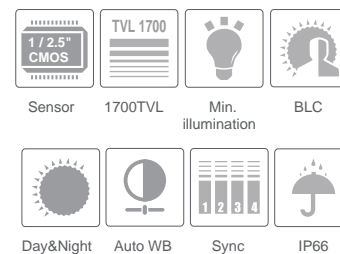

EWS-7481AE

8MP HD Analog IR Bullet Camera

- 8MP@15fps /5MP @20fps/4MP@30fps high resolution, true color
- AHD / TVI / CVI standard and lossless video output
- Up to 1700 TVL resolution
- CMOS progressive scan, perfectly capture the moving object
- Support OSD menu
- High speed, long distance and real time transmission
- Auto color to B / W at low illumination
- Support ICR switch, true day / night
- Support noise reduction function
- 10 ~ 20m IR night view distance
- IP66 ingress protection
- Support COC
- Support 960H CVBS output

For more information, please visit our website

EWS-7481AE

SPECIFICATIONS

Model	EWS-7481AE
Specifications	
Camera	
Image Sensor	1 / 2.5 "CMOS
Resolution	8MP
Image Size	3840x2160
Video Output	AHD / TVI / CVI / CVBS
Image System	PAL / NTSC
Electronic Shutter	Auto
IR Distance	10 ~ 20 m
Frame Rate	15fps
Min. Illumination	Color : 0.01 lux@F1.2, AGC ON; B/W : 0 lux with IR
Lens	3.6 mm (2.8 mm optional)
Lens Mount	M12
S / N Ratio	52dB (AGC OFF)
Ingress Protection	IP66
Functions	
Function Control	OSD (COC Control)
Day & Night	ICR
Digital WDR	Yes
3D NR	Yes
AGC	No
Auto White Balance	Yes
BLC	Yes
Defog	No
LSC	No
Saturation	Yes
Sharpness	Yes
Contrast	Yes
Smart IR	Yes
Image Setting	Yes
Defect Correction	Auto
Language	11 languages
Angle Adjustment	Pan: 0°~360°; Tilt: 0°~90°; Rotation: 0°~360°
Others	
Power Supply	DC12V (± 15%)
Power Consumption	IR OFF : < 2W; IR ON : < 5W
Working Environment	- 30 °C ~ 50 °C, 10 % ~ 90 % relative humidity
Dimensions (mm)	70 x 156
Weight (net)	Approx. 0.3KG